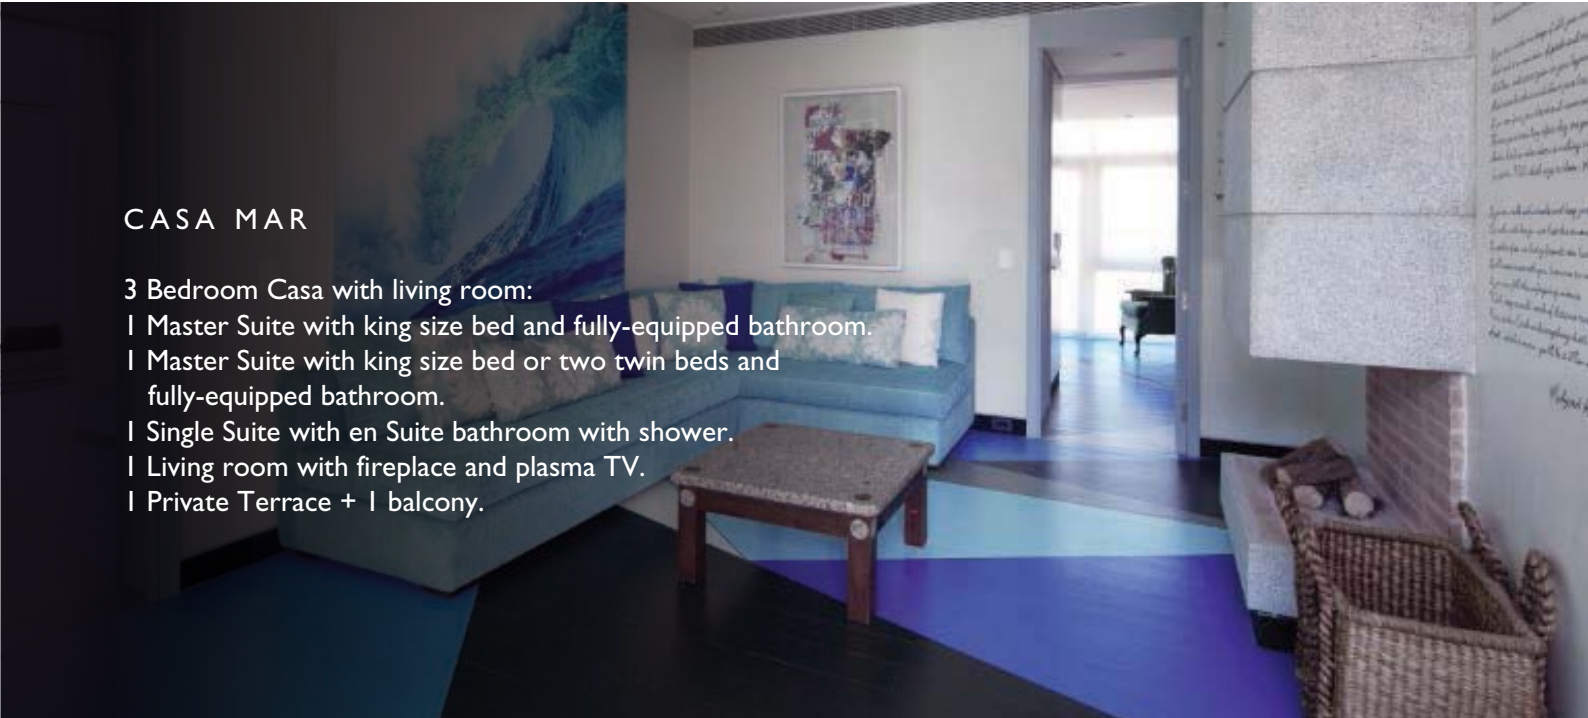

## CASA JOSÉ IGNACIO

- 2 Bedroom Casa with Living room:
- 1 Master Suite with king size bed and fully-equipped bathroom.
- Living room with fireplace and plasma TV.
- 1 Suite with bunk beds and bathroom with shower.
- 1 Private Terrace.

## CASA MAR

3 Bedroom Casa with living room:

- | Master Suite with king size bed and fully-equipped bathroom.
- | Master Suite with king size bed or two twin beds and fully-equipped bathroom.
- | Single Suite with en Suite bathroom with shower.
- | Living room with fireplace and plasma TV.
- | Private Terrace + | balcony.

## CASA EBANO

3 Bedroom Casa with living room:

- | Master Suite with king size bed and fully-equipped bathroom.
- | Master Suite with king size bed or two twin beds and fully-equipped bathroom.
- | Single Suite with en Suite bathroom with shower.
- | Living room with fireplace and plasma TV.
- 2 Private Terraces.

## SCULPTURE BUILDING

Main building with 3 Suites + 1 Bedroom + Library Lounge + Living Room & Dining area.

I Master Suite Valentina with king size bed, walk in closet and fully-equipped bathroom. Ocean view.